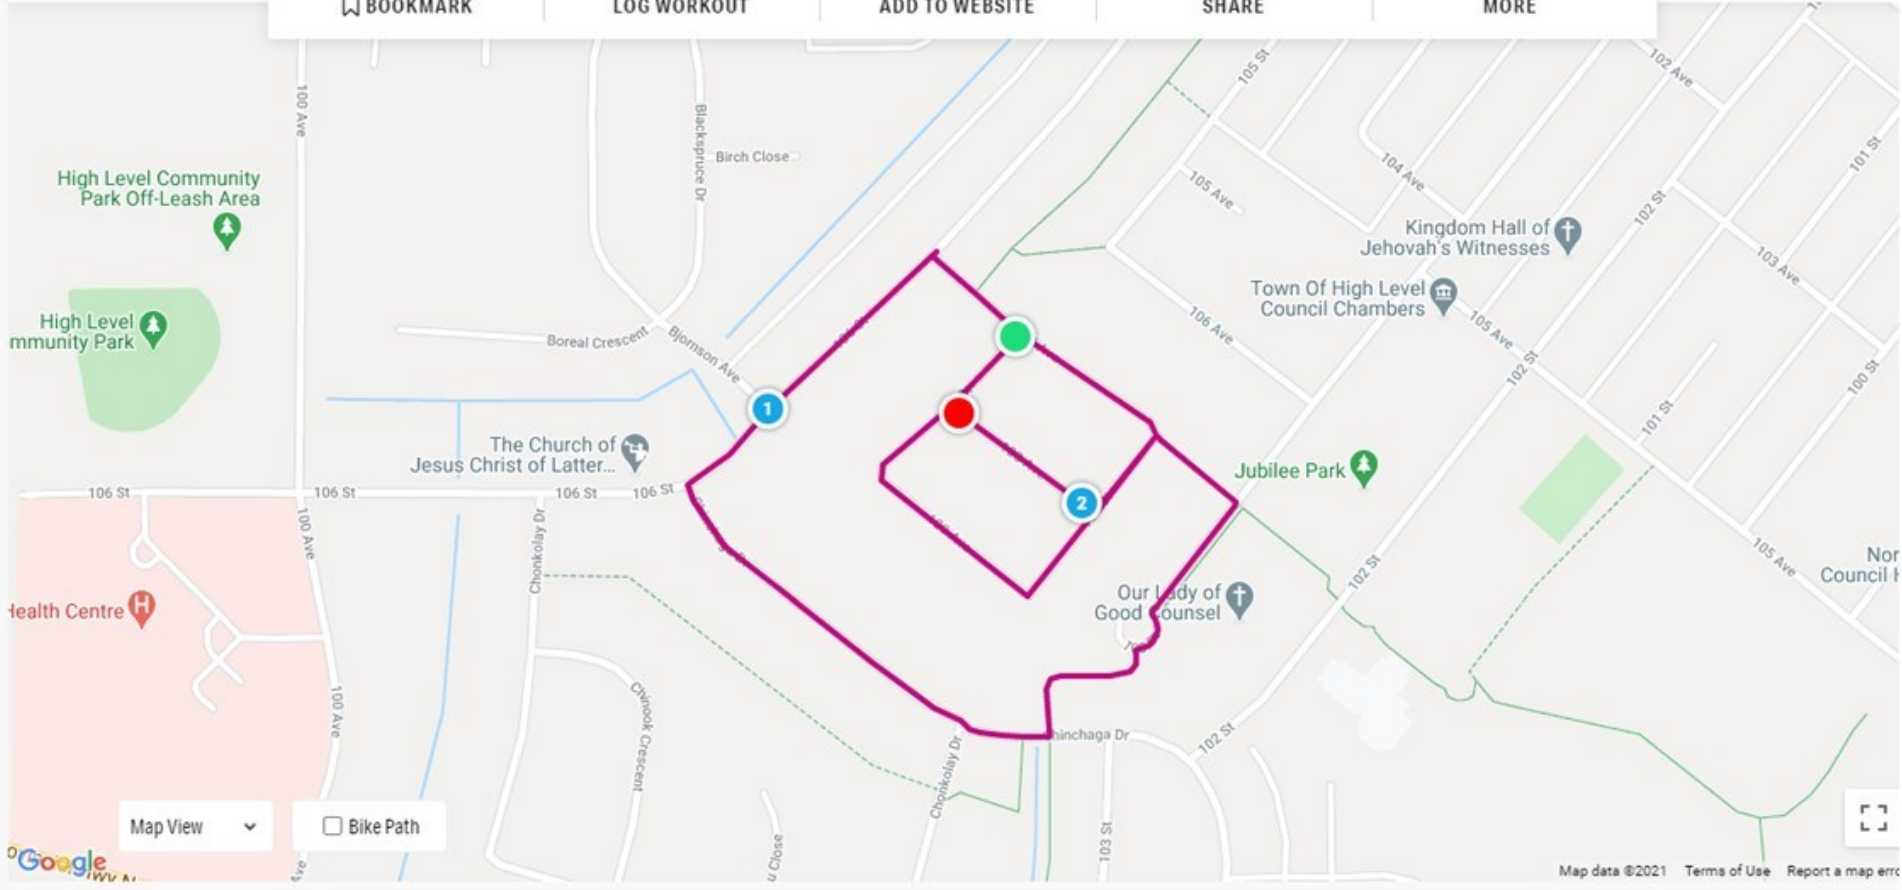

WALK HIGH LEVEL, 01, CANADA 2.09 KM 2 M

2.09 KM ROUTE 6 **This one is a bit longer for those that would like a challenge!**

BOOKMARK LOG WORKOUT ADD TO WEBSITE SHARE MORE

Map View

Bike Path